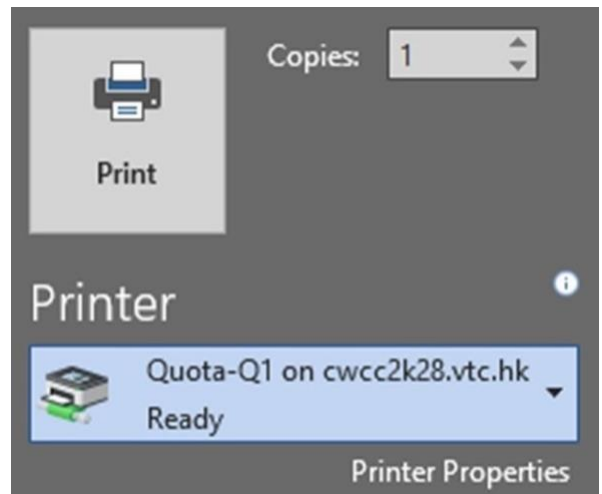

Quota Printing (Black & White) 免費配額列印 (黑白)

1

Select a printer name starting with **Quota**
選取開頭為 **Quota** 的打印機名字

2

Proceed to the printer and tap your student ID to print
前往該打印機，拍學生證
列印

*LRC has one Quota Printer (**Color**) located at 1/F
圖書館另有一部**彩色**配額打印機
設於一樓