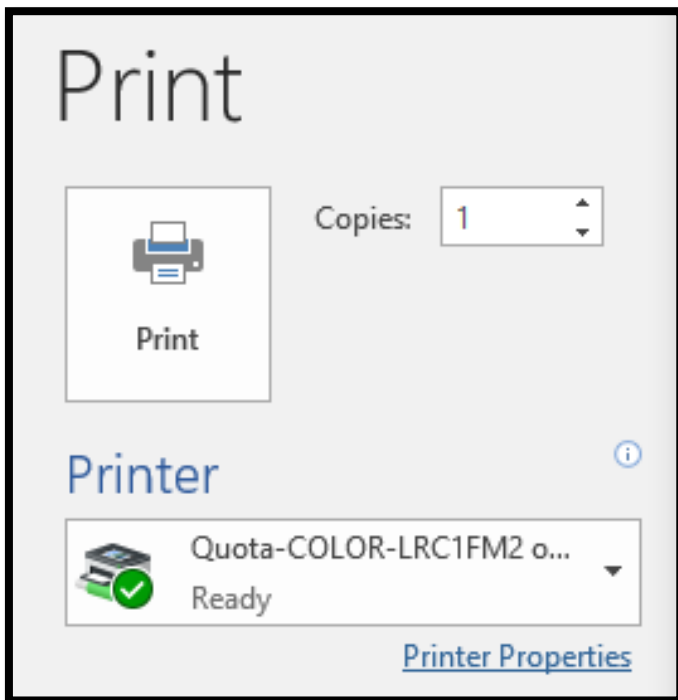

Quota Printing (Color) 免費配額列印 (彩色)

1 Select the printer 選取打印機
Quota-COLOR-LRC1FM2

每打印一張，扣除
7 張打印張數
無論打印黑白或彩色

7 units per page
for either
Color or Black & White
printouts

2 Proceed to the
printer
and tap your
student ID to print
前往該打印機，
拍學生證列印