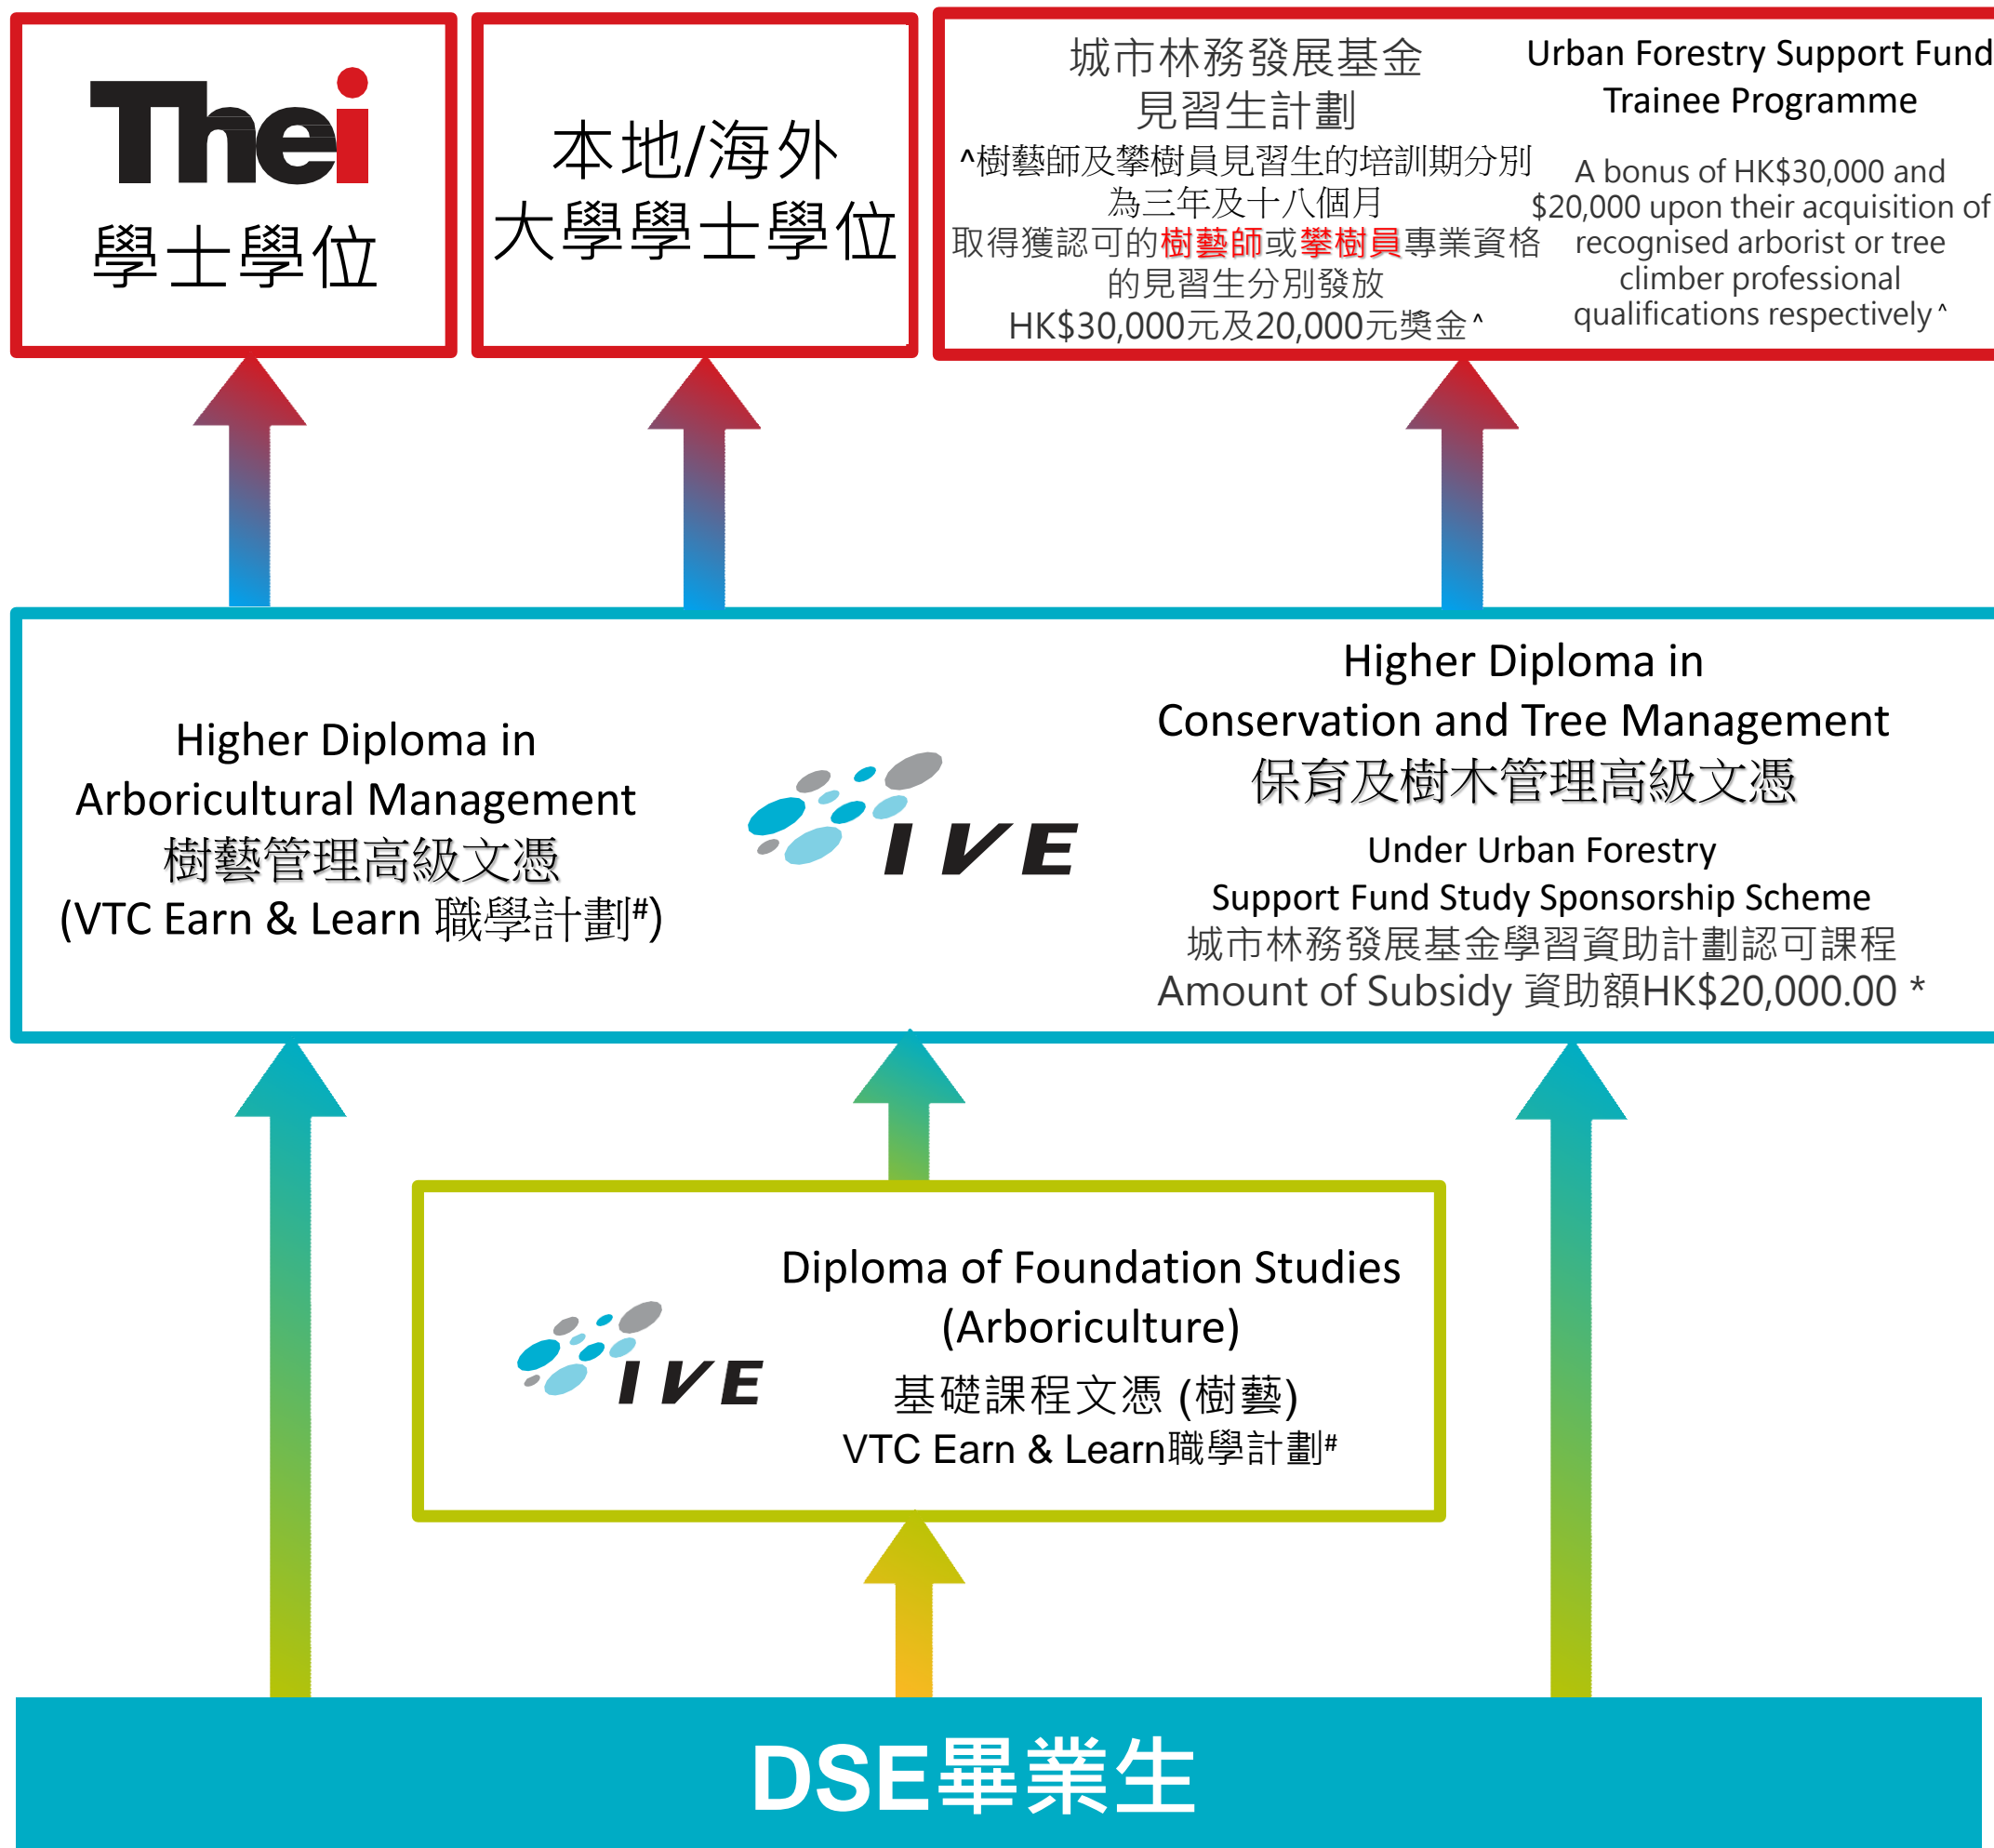

Tree Management 樹藝管理 / Arboriculture 樹藝 Programmes

*Application subject to government approval, please refer to https://www.greening.gov.hk/ufsf/tc/study_sponsorship_scheme/objectives/index.html for more detail information.

^ https://www.greening.gov.hk/ufsf/en/trainee_programme/index.html

<https://www.vtc.edu.hk/earnlearn/html/tc/>